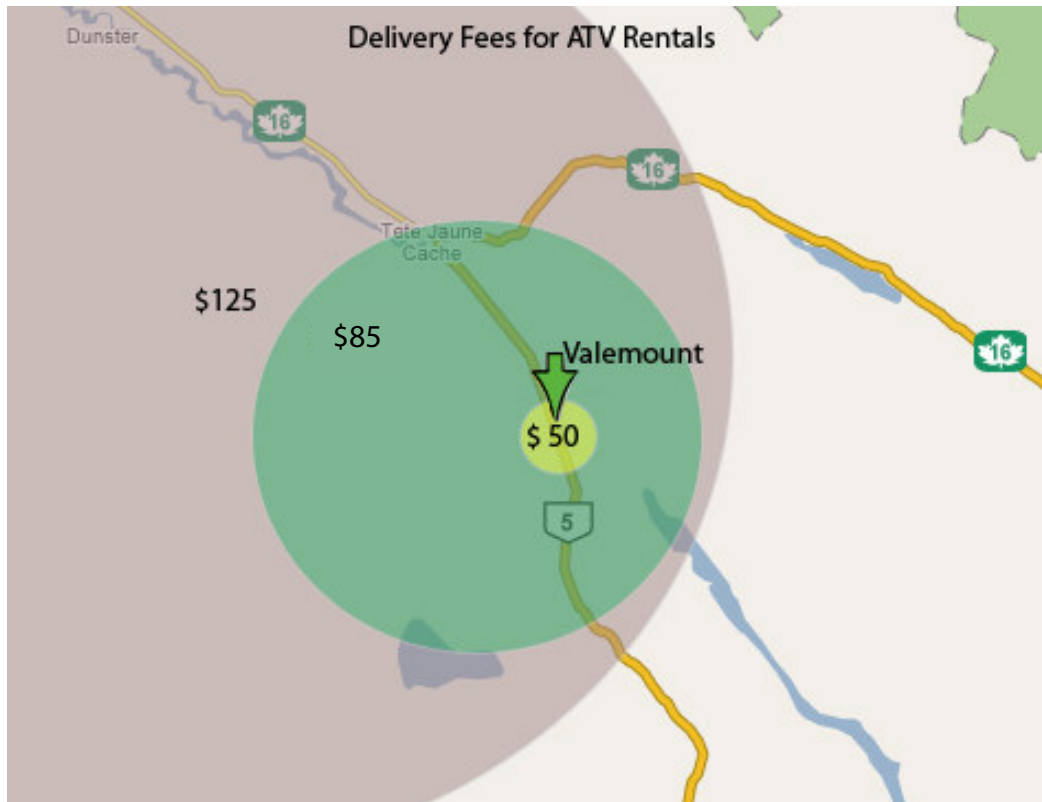

Delivery Fees for ATV Rentals

We deliver ATVs to you!! Charges apply depending on the drop-off / pick-up location.

* Prices valid through October 31, 2008

- Yellow: \$50
Includes the town of Valemount up to approximately:
- * NORTH: iRVins RV Park NORTH on HWY5
 - * SOUTH: Valemount Cranberry Lodge on HWY5
- Green: \$85
Greater Valemount up to approximately:
- * NORTH: Tete-Jaune Cache
 - * SOUTH: Canoe Mountain Recreation Area on HWY5
- Grey: \$125
Everything outside up to approximately:
- * WEST: Terracana Ranch&Resort
 - * EAST: Mount Robson Provincial Park Boundary
 - * SOUTH: Clemina Creek Snowmobiling Area